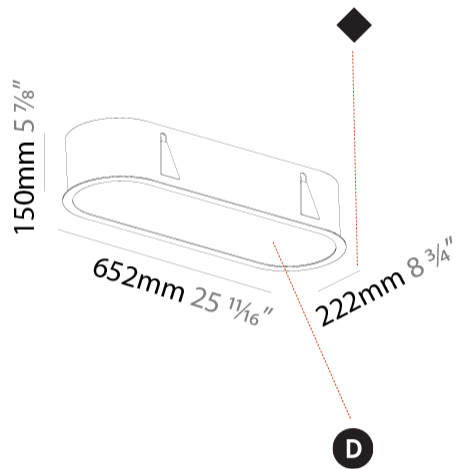

GENERAL

Series: Smoothy
Subseries: Smoothline
Brand: Prolicht
Division: Architectural
Mounting Type: Recessed
Mounting Location: Ceiling
Subcategory: Ambient

PHYSICAL

Shape: Oval
Length (mm): 652
Length (in): 25 11/16
Width (mm): 222
Width (in): 8 3/4
Depth (mm): 150
Depth (in): 5 7/8
Ceiling Thickness (mm): 10 / 12.5 / 15 / 25
Ceiling Thickness (in): 3/8 or 1/2 or 9/16 or 1
Min. Recessing Depth (mm): 160
Min. Recessing Depth (in): 6 5/16
Light Distribution: Direct
Weight (kg): 4.033
Weight (lbs): 8.87
Diffuser: PMMA - Opal or Micro-Prism
Fixture Finish: SSR / BKV / CWI / CRY / HAB / UFT / ITA / RUA / FTG / MYG / LOD / PUS / FRO / FUP / KIA / POP / BLS / SPG / MEY / GOH / GUM / CHC / COM / ABZ / JAG / OBR / MOS / ROR
Fixture Material: Extruded Aluminum / Steel
Cut-out Measurements: 635mm / 25" x 205mm / 8 1/16"

ELECTRICAL

Lamp Type: LED (Zhaga Standard)
Input Wattage (W): 21
Total Output Wattage (W): 18
Dimming: Tri-Mode (Non-Dimming and Phase Dimming (120Vac only) and 0-10V Dimming)
Driver Included: Yes
Driver Location: Integrated
Driver Type: Constant Current - Universal
Driver Class: Class 2
Input Voltage (V): 120 - 277
Constant Current (MA): 500

LED

Color Temperature (°K): 3000 / 3500 / 4000
Max. Delivered Lumen (lm): 1430 / 1539 / 1570
CRI: >80 CRI
Lamp Life (hrs): 50000

OPTICAL

RATINGS AND CERTIFICATIONS

Certified By: Certified for North American Standards
IP rating: IP20