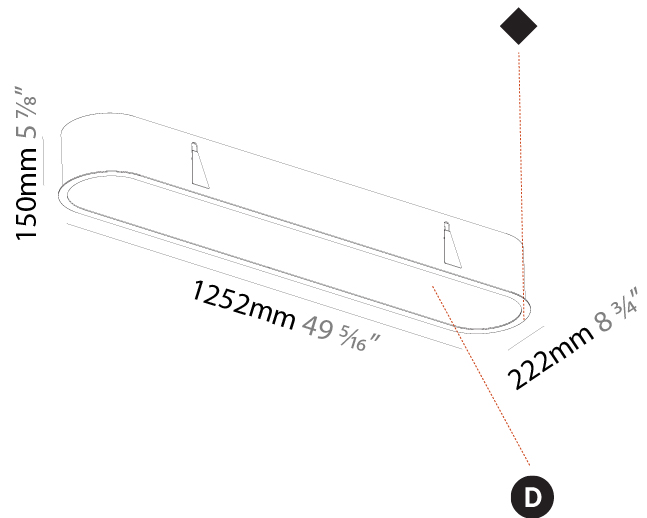

GENERAL

Series: Smoothy
Subseries: Smoothline
Brand: Prolicht
Division: Architectural
Mounting Type: Recessed
Mounting Location: Ceiling
Subcategory: Ambient

PHYSICAL

Shape: Oval
Length (mm): 1252
Length (in): 49 5/16
Width (mm): 222
Width (in): 8 3/4
Depth (mm): 150
Depth (in): 5 7/8
Ceiling Thickness (mm): 10 / 12.5 / 15 / 25
Ceiling Thickness (in): 3/8 or 1/2 or 9/16 or 1
Min. Recessing Depth (mm): 160
Min. Recessing Depth (in): 6 5/16
Light Distribution: Direct
Weight (kg): 7.634
Weight (lbs): 16.80
Diffuser: PMMA - Opal or Micro-Prism
Fixture Finish: SSR / BKV / CWI / CRY / HAB / UFT / ITA / RUA / FTG / MYG / LOD / PUS / FRO / FUP / KIA / POP / BLS / SPG / MEY / GOH / GUM / CHC / COM / ABZ / JAG / OBR / MOS / ROR
Fixture Material: Extruded Aluminum / Steel
Cut-out Measurements: 1235mm / 48 5/8" x 205mm / 8 1/16"

ELECTRICAL

Lamp Type: LED (Zhaga Standard)
Input Wattage (W): 41.8
Total Output Wattage (W): 36
Dimming: Tri-Mode (Non-Dimming and Phase Dimming (120Vac only) and 0-10V Dimming)
Driver Included: Yes
Driver Location: Integrated
Driver Type: Constant Current - Universal
Driver Class: Class 2
Input Voltage (V): 120 - 277
Constant Current (MA): 500

LED

Color Temperature (°K): 3000 / 3500 / 4000
Max. Delivered Lumen (lm): 2860 / 3077 / 3140
CRI: >80 CRI
Lamp Life (hrs): 50000

OPTICAL

RATINGS AND CERTIFICATIONS

Certified By: Certified for North American Standards
IP rating: IP20